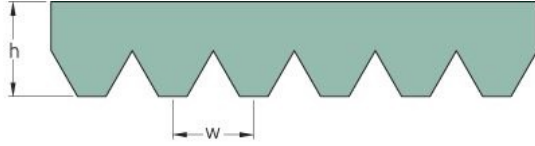

# PHG 6PK1040

|                                 |      |
|---------------------------------|------|
| No. of ribs                     | 6    |
| Effective length (mm)           | 1040 |
| Effective length (in)           | 40.9 |
| h = Height (mm)                 | 5.5  |
| h = Height (in)                 | 0.22 |
| Width (mm)                      | 21.3 |
| Width (in)                      | 0.84 |
| w = Distance between teeth (mm) | 3.5  |
| w = Distance between teeth (in) | 0.14 |