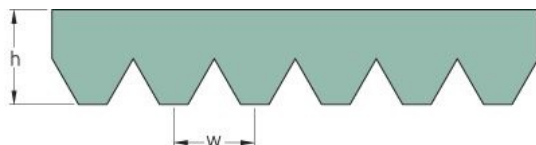

# PHG 6PK1050

No. of ribs	6
Effective length (mm)	1050
Effective length (in)	41.3
h = Height (mm)	5.5
h = Height (in)	0.22
Width (mm)	21.3
Width (in)	0.84
w = Distance between teeth (mm)	3.5
w = Distance between teeth (in)	0.14