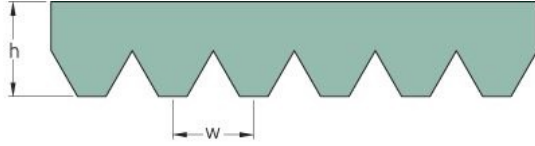

# PHG 8PK1075

No. of ribs	8
Effective length (mm)	1075
Effective length (in)	42.3
h = Height (mm)	5.5
h = Height (in)	0.22
Width (mm)	28.4
Width (in)	1.12
w = Distance between teeth (mm)	3.5
w = Distance between teeth (in)	0.14