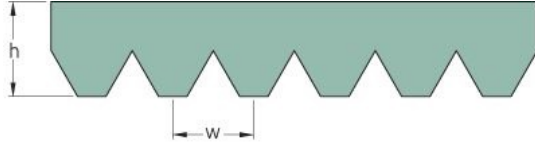

# PHG 8PK1090

No. of ribs	8
Effective length (mm)	1090
Effective length (in)	42.9
h = Height (mm)	5.5
h = Height (in)	0.22
Width (mm)	28.4
Width (in)	1.12
w = Distance between teeth (mm)	3.5
w = Distance between teeth (in)	0.14