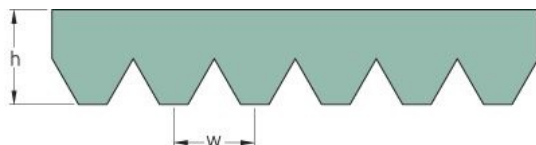

PHG 6PK1150

No. of ribs	6
Effective length (mm)	1150
Effective length (in)	45.3
h = Height (mm)	5.5
h = Height (in)	0.22
Width (mm)	21.3
Width (in)	0.84
w = Distance between teeth (mm)	3.5
w = Distance between teeth (in)	0.14