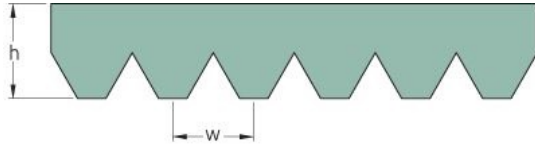

PHG 8PK1150

No. of ribs	8
Effective length (mm)	1150
Effective length (in)	45.3
h = Height (mm)	5.5
h = Height (in)	0.22
Width (mm)	28.4
Width (in)	1.12
w = Distance between teeth (mm)	3.5
w = Distance between teeth (in)	0.14