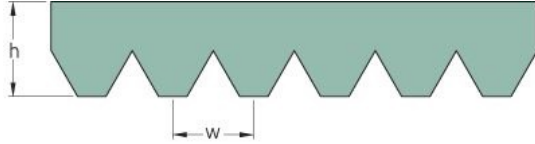

# PHG 6PK1200

No. of ribs	6
Effective length (mm)	1200
Effective length (in)	47.3
h = Height (mm)	5.5
h = Height (in)	0.22
Width (mm)	21.3
Width (in)	0.84
w = Distance between teeth (mm)	3.5
w = Distance between teeth (in)	0.14