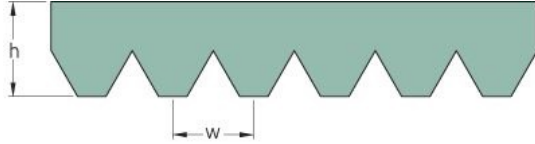

PHG 16PK1240

No. of ribs	16
Effective length (mm)	1240
Effective length (in)	48.8
h = Height (mm)	5.5
h = Height (in)	0.22
Width (mm)	56.9
Width (in)	2.24
w = Distance between teeth (mm)	3.5
w = Distance between teeth (in)	0.14