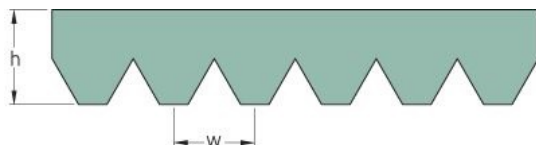

PHG 6PK1280

No. of ribs	6
Effective length (mm)	1280
Effective length (in)	50.4
h = Height (mm)	5.5
h = Height (in)	0.22
Width (mm)	21.3
Width (in)	0.84
w = Distance between teeth (mm)	3.5
w = Distance between teeth (in)	0.14