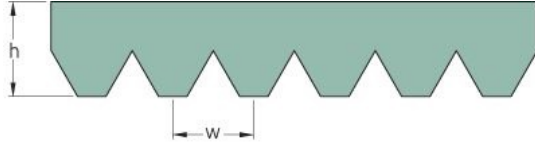

# PHG 10PK1300

No. of ribs	10
Effective length (mm)	1300
Effective length (in)	51.2
h = Height (mm)	5.5
h = Height (in)	0.22
Width (mm)	35.6
Width (in)	1.4
w = Distance between teeth (mm)	3.5
w = Distance between teeth (in)	0.14