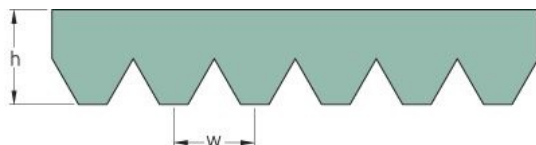

PHG 8PK1360

No. of ribs	8
Effective length (mm)	1360
Effective length (in)	53.5
h = Height (mm)	5.5
h = Height (in)	0.22
Width (mm)	28.4
Width (in)	1.12
w = Distance between teeth (mm)	3.5
w = Distance between teeth (in)	0.14