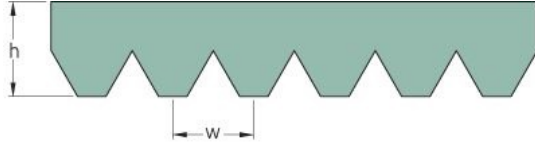

PHG 12PK1360

No. of ribs	12
Effective length (mm)	1360
Effective length (in)	53.5
h = Height (mm)	5.5
h = Height (in)	0.22
Width (mm)	42.7
Width (in)	1.68
w = Distance between teeth (mm)	3.5
w = Distance between teeth (in)	0.14