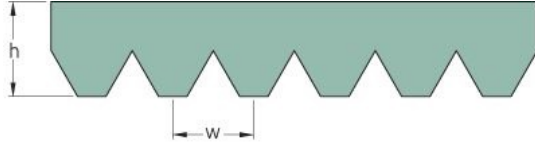

PHG 16PK1380

No. of ribs	16
Effective length (mm)	1380
Effective length (in)	54.3
h = Height (mm)	5.5
h = Height (in)	0.22
Width (mm)	56.9
Width (in)	2.24
w = Distance between teeth (mm)	3.5
w = Distance between teeth (in)	0.14