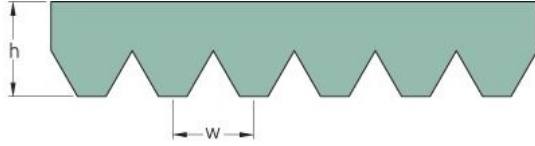

PHG 10PK1420

No. of ribs	10
Effective length (mm)	1420
Effective length (in)	55.9
h = Height (mm)	5.5
h = Height (in)	0.22
Width (mm)	35.6
Width (in)	1.4
w = Distance between teeth (mm)	3.5
w = Distance between teeth (in)	0.14