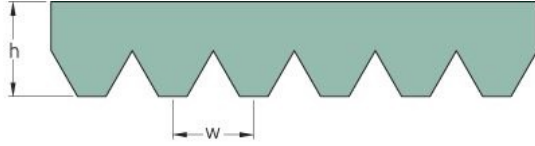

PHG 8PK1440

No. of ribs	8
Effective length (mm)	1440
Effective length (in)	56.7
h = Height (mm)	5.5
h = Height (in)	0.22
Width (mm)	28.4
Width (in)	1.12
w = Distance between teeth (mm)	3.5
w = Distance between teeth (in)	0.14