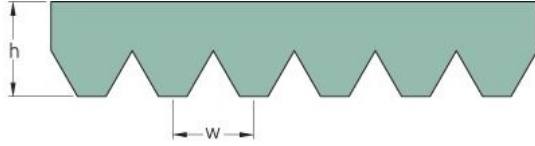

# PHG 16PK1440

No. of ribs	16
Effective length (mm)	1440
Effective length (in)	56.7
h = Height (mm)	5.5
h = Height (in)	0.22
Width (mm)	56.9
Width (in)	2.24
w = Distance between teeth (mm)	3.5
w = Distance between teeth (in)	0.14