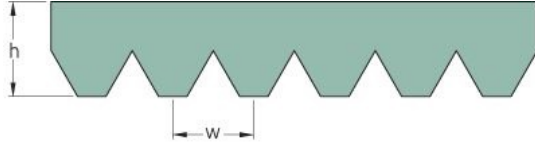

PHG 16PK1460

No. of ribs	16
Effective length (mm)	1460
Effective length (in)	57.5
h = Height (mm)	5.5
h = Height (in)	0.22
Width (mm)	56.9
Width (in)	2.24
w = Distance between teeth (mm)	3.5
w = Distance between teeth (in)	0.14