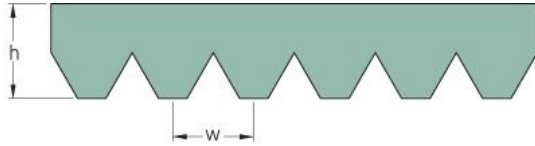

# PHG 6PK1500

No. of ribs	6
Effective length (mm)	1500
Effective length (in)	59.1
h = Height (mm)	5.5
h = Height (in)	0.22
Width (mm)	21.3
Width (in)	0.84
w = Distance between teeth (mm)	3.5
w = Distance between teeth (in)	0.14