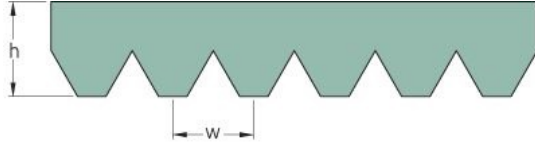

PHG 10PK1520

No. of ribs	10
Effective length (mm)	1520
Effective length (in)	59.8
h = Height (mm)	5.5
h = Height (in)	0.22
Width (mm)	35.6
Width (in)	1.4
w = Distance between teeth (mm)	3.5
w = Distance between teeth (in)	0.14