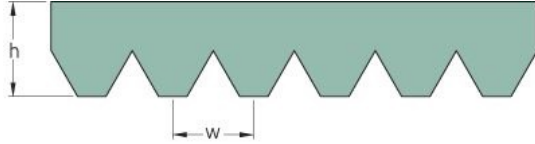

PHG 8PK1560

No. of ribs	8
Effective length (mm)	1560
Effective length (in)	61.4
h = Height (mm)	5.5
h = Height (in)	0.22
Width (mm)	28.4
Width (in)	1.12
w = Distance between teeth (mm)	3.5
w = Distance between teeth (in)	0.14