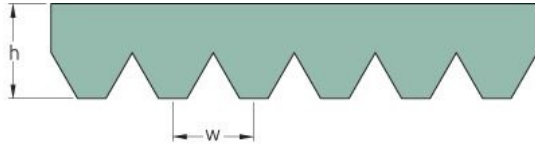

PHG 8PK1580

No. of ribs	8
Effective length (mm)	1580
Effective length (in)	62.2
h = Height (mm)	5.5
h = Height (in)	0.22
Width (mm)	28.4
Width (in)	1.12
w = Distance between teeth (mm)	3.5
w = Distance between teeth (in)	0.14