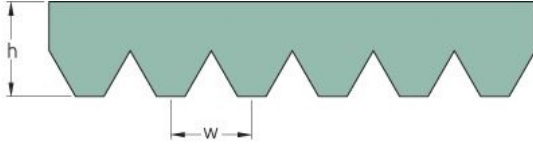

# PHG 8PK1620

No. of ribs	8
Effective length (mm)	1620
Effective length (in)	63.8
h = Height (mm)	5.5
h = Height (in)	0.22
Width (mm)	28.4
Width (in)	1.12
w = Distance between teeth (mm)	3.5
w = Distance between teeth (in)	0.14