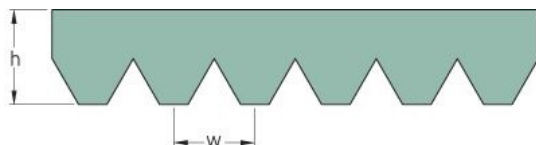

PHG 8PK1640

| | |
|---------------------------------|------|
| No. of ribs | 8 |
| Effective length (mm) | 1640 |
| Effective length (in) | 64.6 |
| h = Height (mm) | 5.5 |
| h = Height (in) | 0.22 |
| Width (mm) | 28.4 |
| Width (in) | 1.12 |
| w = Distance between teeth (mm) | 3.5 |
| w = Distance between teeth (in) | 0.14 |