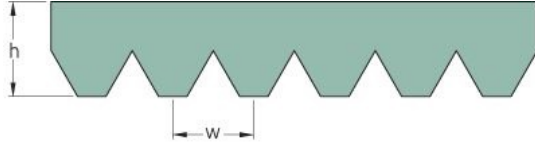

# PHG 6PK1660

No. of ribs	6
Effective length (mm)	1660
Effective length (in)	65.4
h = Height (mm)	5.5
h = Height (in)	0.22
Width (mm)	21.3
Width (in)	0.84
w = Distance between teeth (mm)	3.5
w = Distance between teeth (in)	0.14