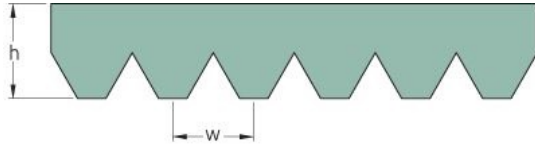

PHG 16PK1690

No. of ribs	16
Effective length (mm)	1690
Effective length (in)	66.5
h = Height (mm)	5.5
h = Height (in)	0.22
Width (mm)	56.9
Width (in)	2.24
w = Distance between teeth (mm)	3.5
w = Distance between teeth (in)	0.14