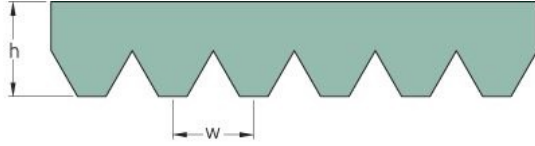

# PHG 16PK1720

No. of ribs	16
Effective length (mm)	1720
Effective length (in)	67.7
h = Height (mm)	5.5
h = Height (in)	0.22
Width (mm)	56.9
Width (in)	2.24
w = Distance between teeth (mm)	3.5
w = Distance between teeth (in)	0.14