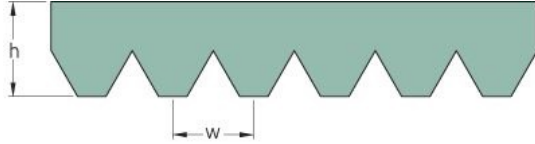

# PHG 6PK1880

No. of ribs	6
Effective length (mm)	1880
Effective length (in)	74
h = Height (mm)	5.5
h = Height (in)	0.22
Width (mm)	21.3
Width (in)	0.84
w = Distance between teeth (mm)	3.5
w = Distance between teeth (in)	0.14