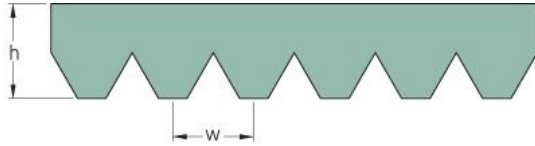

# PHG 6PK1900

No. of ribs	6
Effective length (mm)	1900
Effective length (in)	74.8
h = Height (mm)	5.5
h = Height (in)	0.22
Width (mm)	21.3
Width (in)	0.84
w = Distance between teeth (mm)	3.5
w = Distance between teeth (in)	0.14