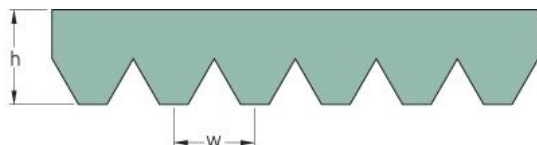

# PHG 6PK2100

No. of ribs	6
Effective length (mm)	2100
Effective length (in)	82.7
h = Height (mm)	5.5
h = Height (in)	0.22
Width (mm)	21.3
Width (in)	0.84
w = Distance between teeth (mm)	3.5
w = Distance between teeth (in)	0.14