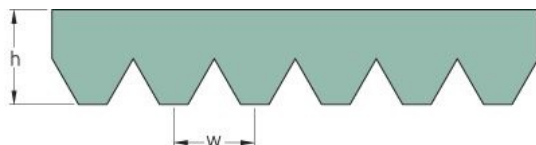

PHG 8PK2110

No. of ribs	8
Effective length (mm)	2110
Effective length (in)	83.1
h = Height (mm)	5.5
h = Height (in)	0.22
Width (mm)	28.4
Width (in)	1.12
w = Distance between teeth (mm)	3.5
w = Distance between teeth (in)	0.14