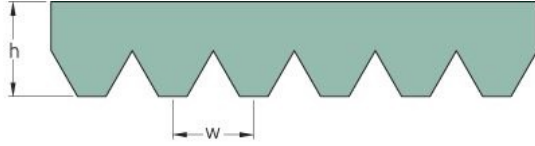

PHG 6PK2250

No. of ribs	6
Effective length (mm)	2250
Effective length (in)	88.6
h = Height (mm)	5.5
h = Height (in)	0.22
Width (mm)	21.3
Width (in)	0.84
w = Distance between teeth (mm)	3.5
w = Distance between teeth (in)	0.14