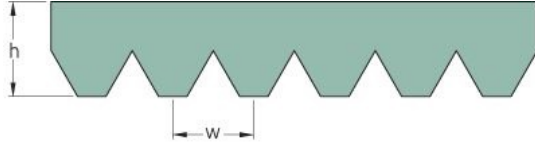

# PHG 8PK2250

No. of ribs	8
Effective length (mm)	2250
Effective length (in)	88.6
h = Height (mm)	5.5
h = Height (in)	0.22
Width (mm)	28.4
Width (in)	1.12
w = Distance between teeth (mm)	3.5
w = Distance between teeth (in)	0.14