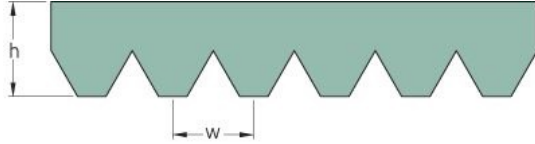

# PHG 16PK2250

No. of ribs	16
Effective length (mm)	2250
Effective length (in)	88.6
h = Height (mm)	5.5
h = Height (in)	0.22
Width (mm)	56.9
Width (in)	2.24
w = Distance between teeth (mm)	3.5
w = Distance between teeth (in)	0.14