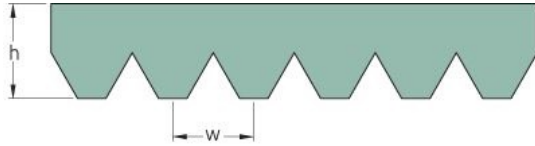

PHG 6PK2420

No. of ribs	6
Effective length (mm)	2420
Effective length (in)	95.3
h = Height (mm)	5.5
h = Height (in)	0.22
Width (mm)	21.3
Width (in)	0.84
w = Distance between teeth (mm)	3.5
w = Distance between teeth (in)	0.14