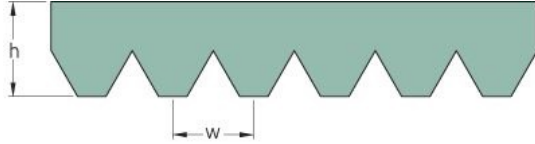

PHG 4PK710

No. of ribs	4
Effective length (mm)	710
Effective length (in)	28
h = Height (mm)	5.5
h = Height (in)	0.22
Width (mm)	14.2
Width (in)	0.56
w = Distance between teeth (mm)	3.5
w = Distance between teeth (in)	0.14