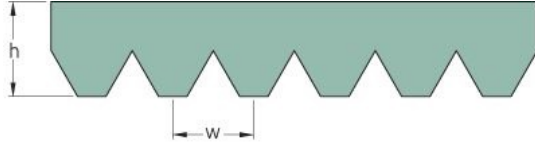

PHG 4PK850

No. of ribs	4
Effective length (mm)	850
Effective length (in)	33.5
h = Height (mm)	5.5
h = Height (in)	0.22
Width (mm)	14.2
Width (in)	0.56
w = Distance between teeth (mm)	3.5
w = Distance between teeth (in)	0.14