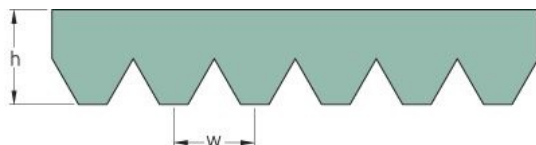

PHG 4PK870

No. of ribs	4
Effective length (mm)	870
Effective length (in)	34.3
h = Height (mm)	5.5
h = Height (in)	0.22
Width (mm)	14.2
Width (in)	0.56
w = Distance between teeth (mm)	3.5
w = Distance between teeth (in)	0.14