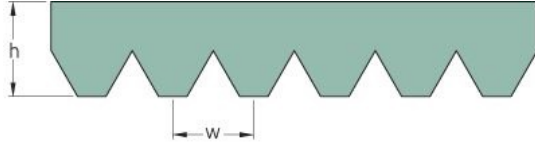

PHG 4PK1080

No. of ribs	4
Effective length (mm)	1080
Effective length (in)	42.5
h = Height (mm)	5.5
h = Height (in)	0.22
Width (mm)	14.2
Width (in)	0.56
w = Distance between teeth (mm)	3.5
w = Distance between teeth (in)	0.14