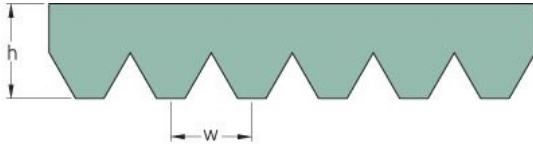

# PHG 4PK1120

No. of ribs	4
Effective length (mm)	1120
Effective length (in)	44.1
h = Height (mm)	5.5
h = Height (in)	0.22
Width (mm)	14.2
Width (in)	0.56
w = Distance between teeth (mm)	3.5
w = Distance between teeth (in)	0.14