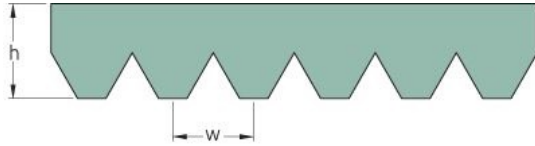

PHG 8PL1371

No. of ribs	8
Effective length (mm)	1371
Effective length (in)	54
h = Height (mm)	7
h = Height (in)	0.28
Width (mm)	37.6
Width (in)	1.48
w = Distance between teeth (mm)	4.7
w = Distance between teeth (in)	0.19