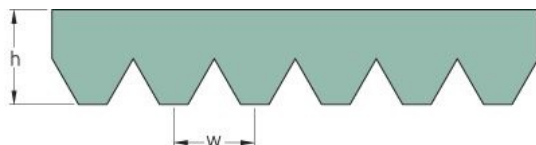

# PHG 4PL1803

No. of ribs	4
Effective length (mm)	1803
Effective length (in)	71
h = Height (mm)	7
h = Height (in)	0.28
Width (mm)	18.8
Width (in)	0.74
w = Distance between teeth (mm)	4.7
w = Distance between teeth (in)	0.19