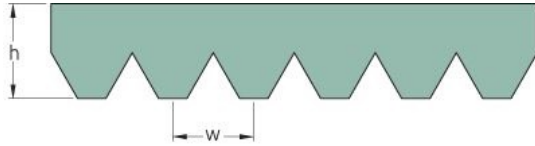

PHG 4PL2895

No. of ribs	4
Effective length (mm)	2895
Effective length (in)	114
h = Height (mm)	7
h = Height (in)	0.28
Width (mm)	18.8
Width (in)	0.74
w = Distance between teeth (mm)	4.7
w = Distance between teeth (in)	0.19