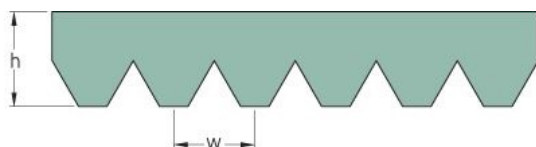

PHG 6PM3327

No. of ribs	6
Effective length (mm)	3327
Effective length (in)	131
h = Height (mm)	13
h = Height (in)	0.51
Width (mm)	56.4
Width (in)	2.22
w = Distance between teeth (mm)	9.4
w = Distance between teeth (in)	0.37