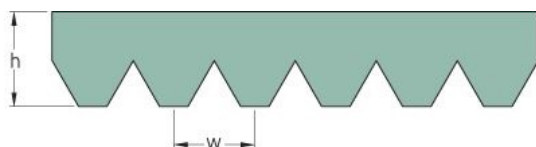

# PHG 18PH1090

No. of ribs	18
Effective length (mm)	1090
Effective length (in)	42.9
h = Height (mm)	2.5
Width (mm)	28.8
w = Distance between teeth (mm)	1.6