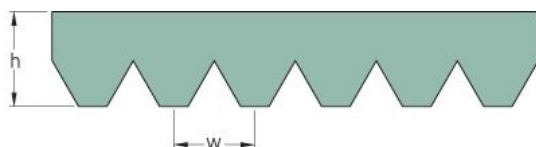

PHG 18PH1160

No. of ribs	18
Effective length (mm)	1160
Effective length (in)	45.7
h = Height (mm)	2.5
Width (mm)	28.8
w = Distance between teeth (mm)	1.6