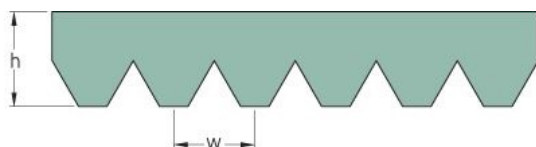

PHG 6PH1230

No. of ribs	6
Effective length (mm)	1230
Effective length (in)	48.4
h = Height (mm)	2.5
Width (mm)	9.6
w = Distance between teeth (mm)	1.6