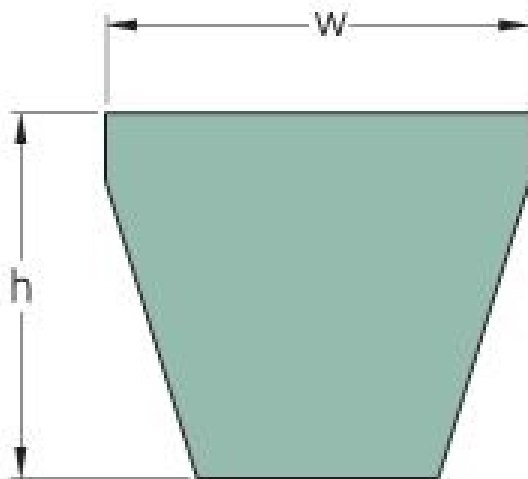

PHG 3V450

Belt marking	3V450
No. of ribs	1
Outside length (mm)	1143
Outside length (in)	45
Effective length (in)	45
w = Width (mm)	9
Width (in)	0.35
h = Height (mm)	8
h = Height (in)	0.31