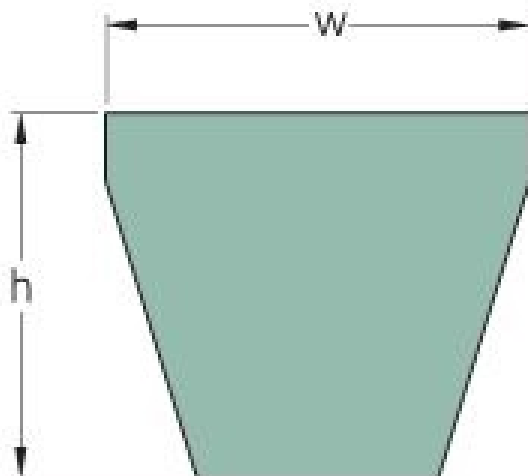

# PHG 3V800

Belt marking	3V800
No. of ribs	1
Outside length (mm)	2032
Outside length (in)	80
Effective length (in)	80
w = Width (mm)	9
Width (in)	0.35
h = Height (mm)	8
h = Height (in)	0.31