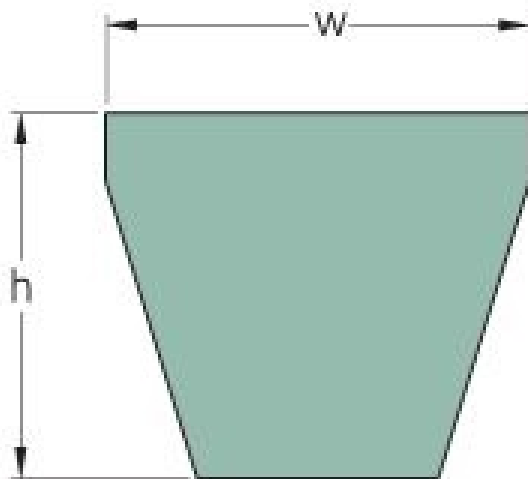

PHG 3V1400

Belt marking	3V1400
No. of ribs	1
Outside length (mm)	3556
Outside length (in)	140
Effective length (in)	140
w = Width (mm)	9
Width (in)	0.35
h = Height (mm)	8
h = Height (in)	0.31