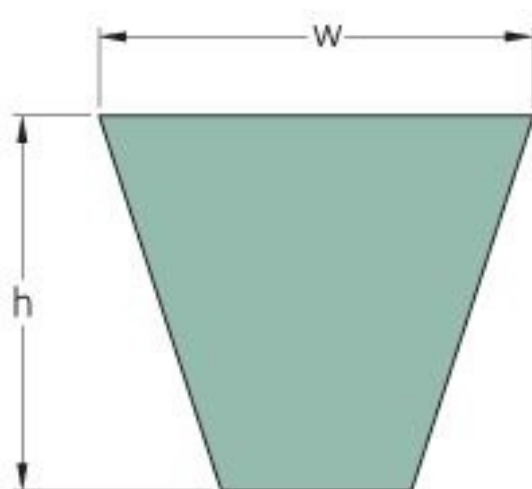

PHG 3VX560

Belt marking	3VX560
No. of ribs	1
Outside length (mm)	1422
Outside length (in)	55.98
Effective length (in)	56
w = Width (mm)	9
Width (in)	0.35
h = Height (mm)	8
h = Height (in)	0.31